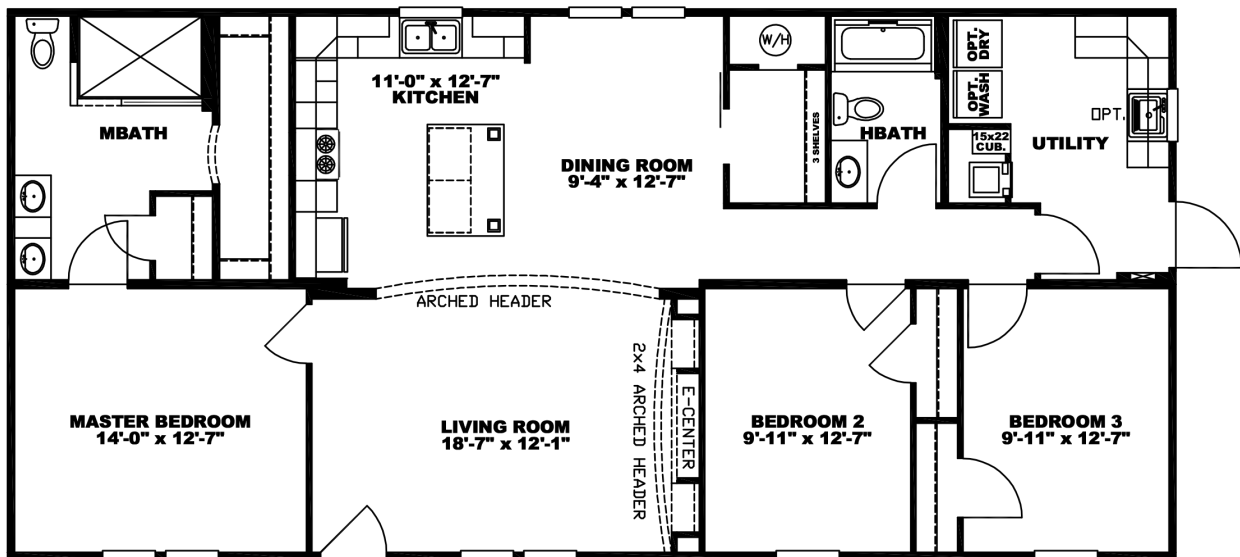

# WOODBIDGE

**WOODBIDGE** Model number: 27ELN28663AH17  
**3 beds • 2 baths • 1848 sq.ft. • 28' width • 66' depth**

Our home building facilities invest in continuous product and process improvements. Plans, dimensions, features, materials, specifications and availability are subject to change without notice or obligation. Renderings and floor plans are representative likenesses of our homes and may differ from the actual homes. We invite you to tour a Home Center near you and inspect the highest value in quality housing available or call (423) 625-0700 to speak with a Home Consultant. Copyright 2017, CMH. All rights reserved.

## WOODBIDGE Model number: 27ELN28663AH17

**3 beds • 2 baths • 1848 sq.ft. • 28' width • 66' depth**

Our home building facilities invest in continuous product and process improvements. Plans, dimensions, features, materials, specifications and availability are subject to change without notice or obligation. Renderings and floor plans are representative likenesses of our homes and may differ from the actual homes. We invite you to tour a Home Center near you and inspect the highest value in quality housing available or call (423) 625-0700 to speak with a Home Consultant. Copyright 2017, CMH. All rights reserved.