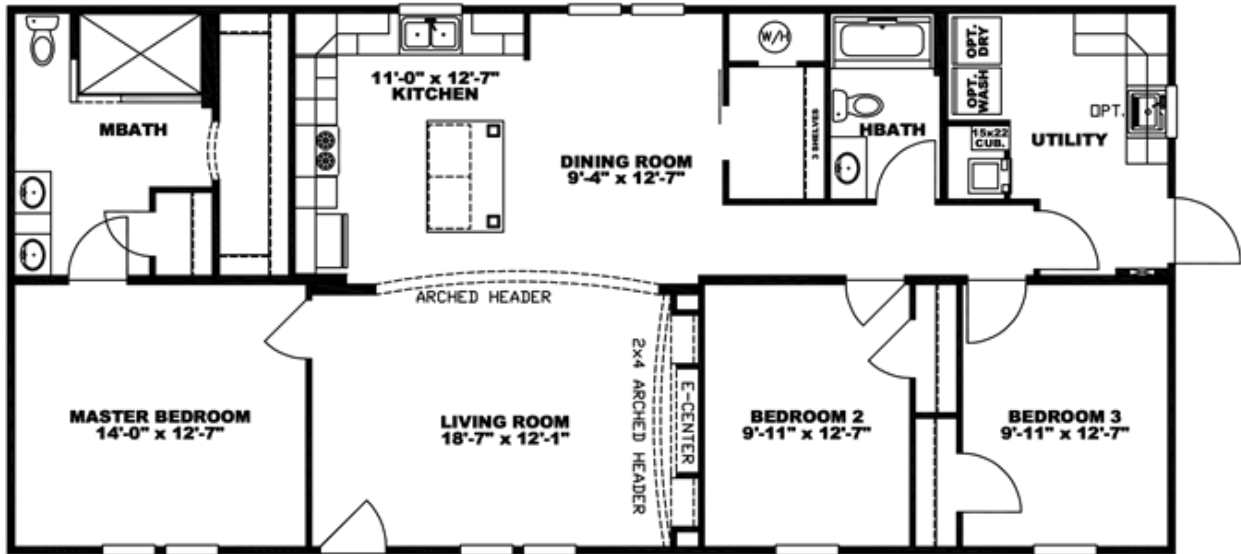

WOODBIDGE Model number: 27ELN28663AH

3 beds • 2 baths • 1848 sq.ft. • 28' width • 66' depth

Our home building facilities invest in continuous product and process improvements. Plans, dimensions, features, materials, specifications and availability are subject to change without notice or obligation. Renderings and floor plans are representative likenesses of our homes and may differ from the actual homes. We invite you to tour a Home Center near you and inspect the highest value in quality housing available or call (423) 625-0700 to speak with a Home Consultant. Copyright 2017, CMH. All rights reserved.